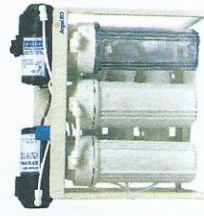

25/30 LPH

Wall Mount
(with storage)

Wall Mount

P-Top